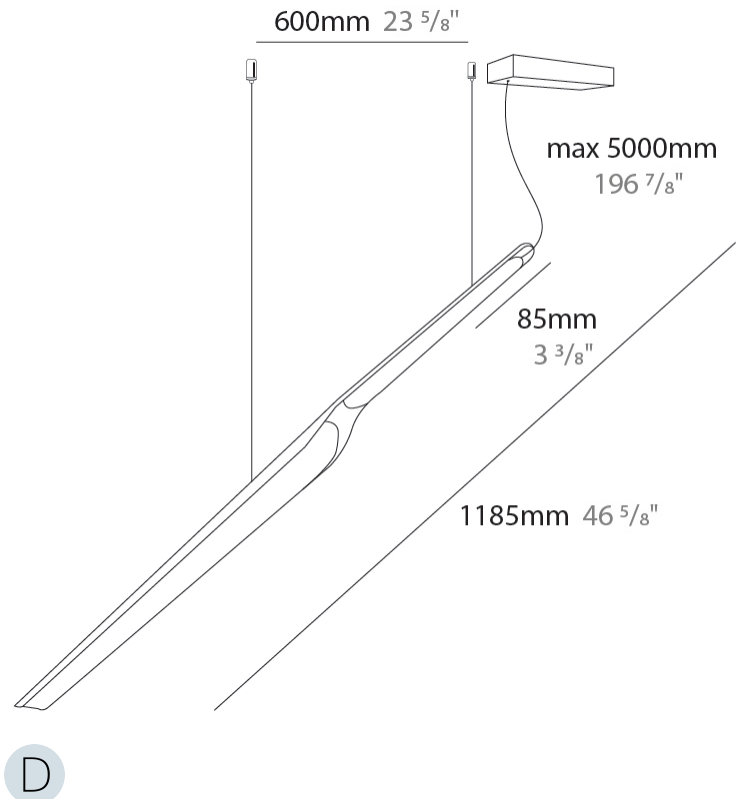

PROJECT	_____
TYPE	_____
SPECIFIER	_____
QUANTITY	_____
DATE	_____

SWAN WING SUSPENSION

D71021-

base number	Color	Finish	Finish
	Temperature	Options	Options

1. To build a product code in our configurator select the specify button on the base model # product page
2. To build a manual product code on this datasheet choose from the options listed below in blue font and add the suffix to the base model #

GENERAL

Series: Swan
Subseries: Swan Wing
Brand: Tunto
Division: Design
Mounting Type: Suspension
Mounting Location: Ceiling
Subcategory: Pendant

PHYSICAL

Shape: Rectangle
Length (mm): 1185
Length (in): 46 ⁵/₈
Light Distribution: Direct
Diffuser: PMMA - Opal
Fixture Finish: WAL / OAK / BLK / WHI
Accent Finish: BIR / BLK / GRN / OAK / RED / WAL / WHI
Fixture Material: Wood
Cable Details: 2000mm / 78 3/4" transparent
Upon Request: 5000mm / 196 5/6" cable length

ELECTRICAL

Lamp Type: LED
Input Wattage (W): 18.95
Total Output Wattage (W): 16.25
Dimming: Tri-Mode (Non-Dimming and Phase Dimming (120Vac only) and 0-10V Dimming)
Driver Included: Yes
Driver Location: Integrated
Driver Type: Constant Current - Universal
Driver Class: Class 2
Input Voltage (V): 120 - 277
Constant Current (MA): 500

LED

Color Temperature (°K): 2700 / 3000 / 4000
Max. Delivered Lumen (lm): 1975
CRI: >93 CRI
Lamp Life (hrs): 50000

OPTICAL

RATINGS AND CERTIFICATIONS

Certified By: Certified for North American Standards
IP rating: IP20